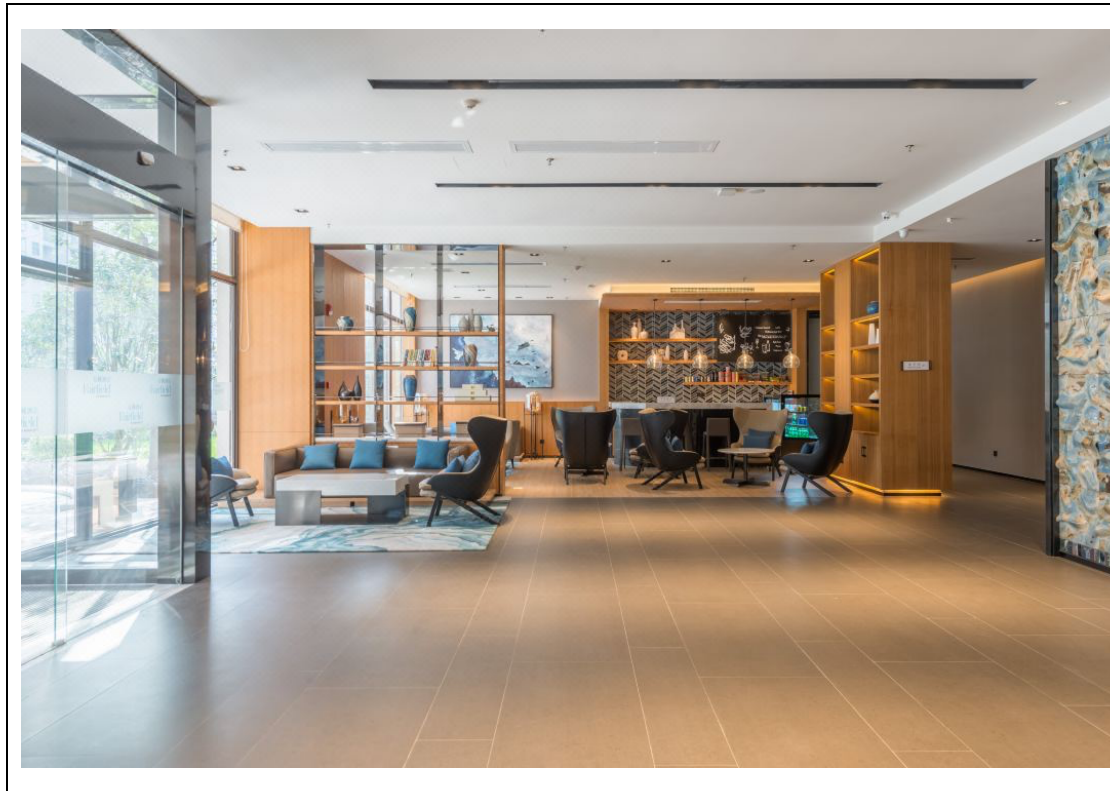

Nestled in the northern part of Jingdezhen, it resides amidst a charming residential community. With 108 meticulously crafted guest rooms, each space is thoughtfully designed to offer excellent ventilation, ample natural light, and sweeping vistas. The interior design, courtesy of Marriott's expert team, embodies a chic, minimalist style, creating an inviting ambiance. Open-concept layouts further enhance the sense of spaciousness and brightness.

Photos of JDZ Fairfield Hotel

Fairfield Hotel Building Front View

Fairfield Hotel Building Front View

Fairfield Hotel Entry Gate

Fairfield Hotel Walking road

Guest Lounge of Fairfield Hotel

Fairfield Hotel Place of Breakfast