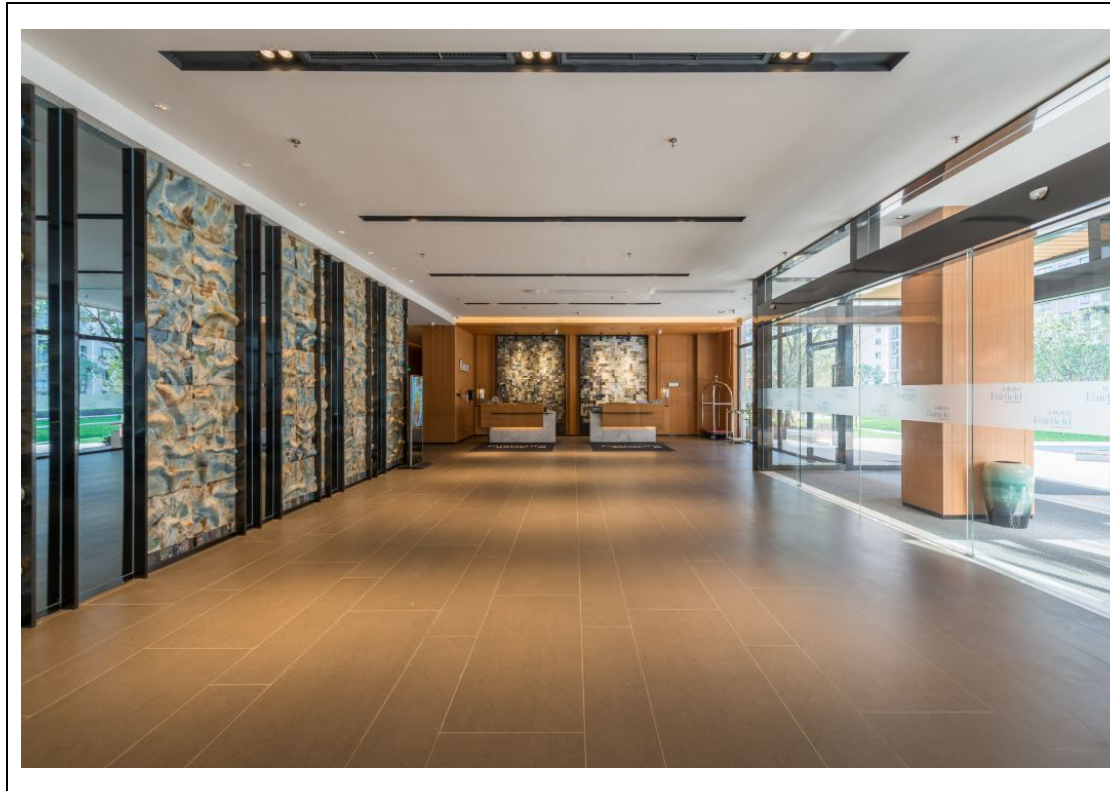

Nestled in the northern part of Jingdezhen, it resides amidst a charming residential community. With 108 meticulously crafted guest rooms, each space is thoughtfully designed to offer excellent ventilation, ample natural light, and sweeping vistas. The interior design, courtesy of Marriott's expert team, embodies a chic, minimalist style, creating an inviting ambiance. Open-concept layouts further enhance the sense of spaciousness and brightness.

Photos of JDZ Fairfield Hotel

Fairfield Hotel Building Front View

Fairfield Hotel Building Front View

Fairfield Hotel Entry Gate

Fairfield Hotel Walking road

Guest Lounge of Fairfield Hotel

Fairfield Hotel Place of Breakfast