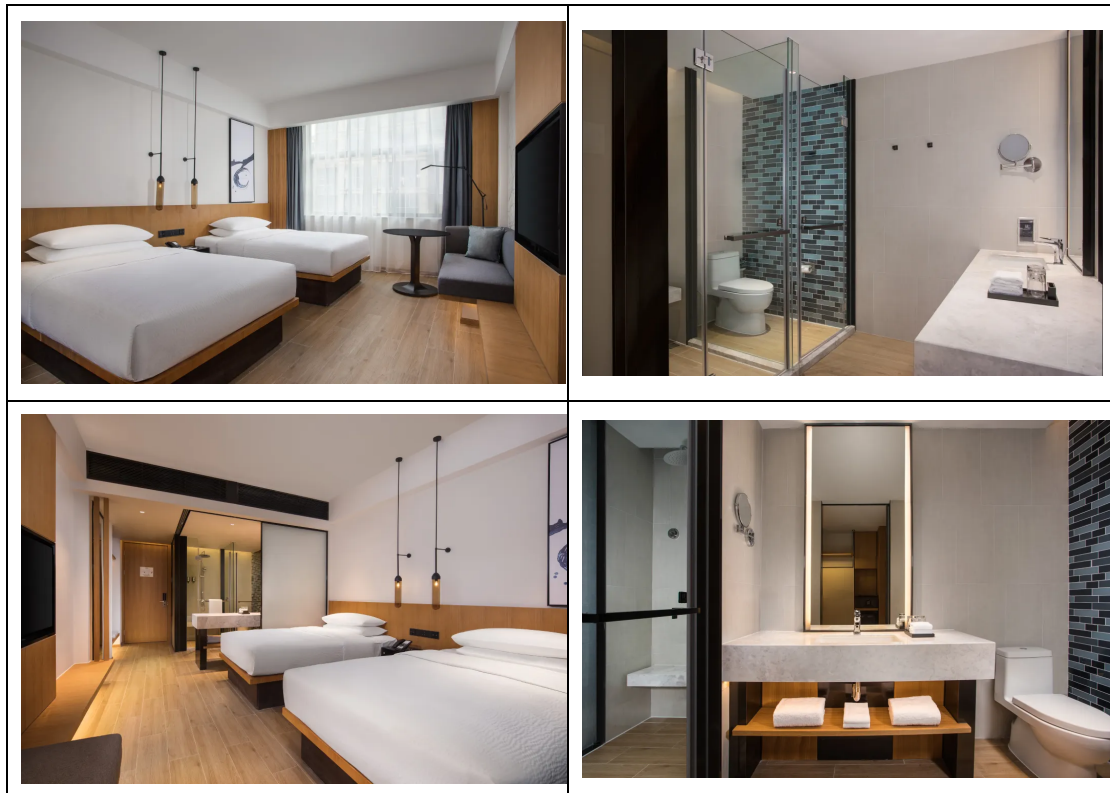

Nestled in the northern part of Jingdezhen, it resides amidst a charming residential community. With 108 meticulously crafted guest rooms, each space is thoughtfully designed to offer excellent ventilation, ample natural light, and sweeping vistas. The interior design, courtesy of Marriott's expert team, embodies a chic, minimalist style, creating an inviting ambiance. Open-concept layouts further enhance the sense of spaciousness and brightness.

King Size Single Bedroom

Rate 58US\$ Price may change without prior notice

Standard Double Bedroom

Rate 58US\$ Price may change without prior notice

Room Basic Information

Single bedroom : 27 square meters

1 large bed 1.8 meters

Double bedroom : 27 square meters

2 bed 1.38 meters

No extra bed is allowed in this room type

1-5th floor

Bathroom Supply

Toiletries

toothbrush

Bathroom facilities

private bathroom
private toilet
hair dryer
makeup magnifying mirror
bathrobe
towel
24 hours hot water
slippers

Room facilities

air conditioner (free)
Manual curtains
blackout curtains
Bedding: duck down quilt
Spare bedding